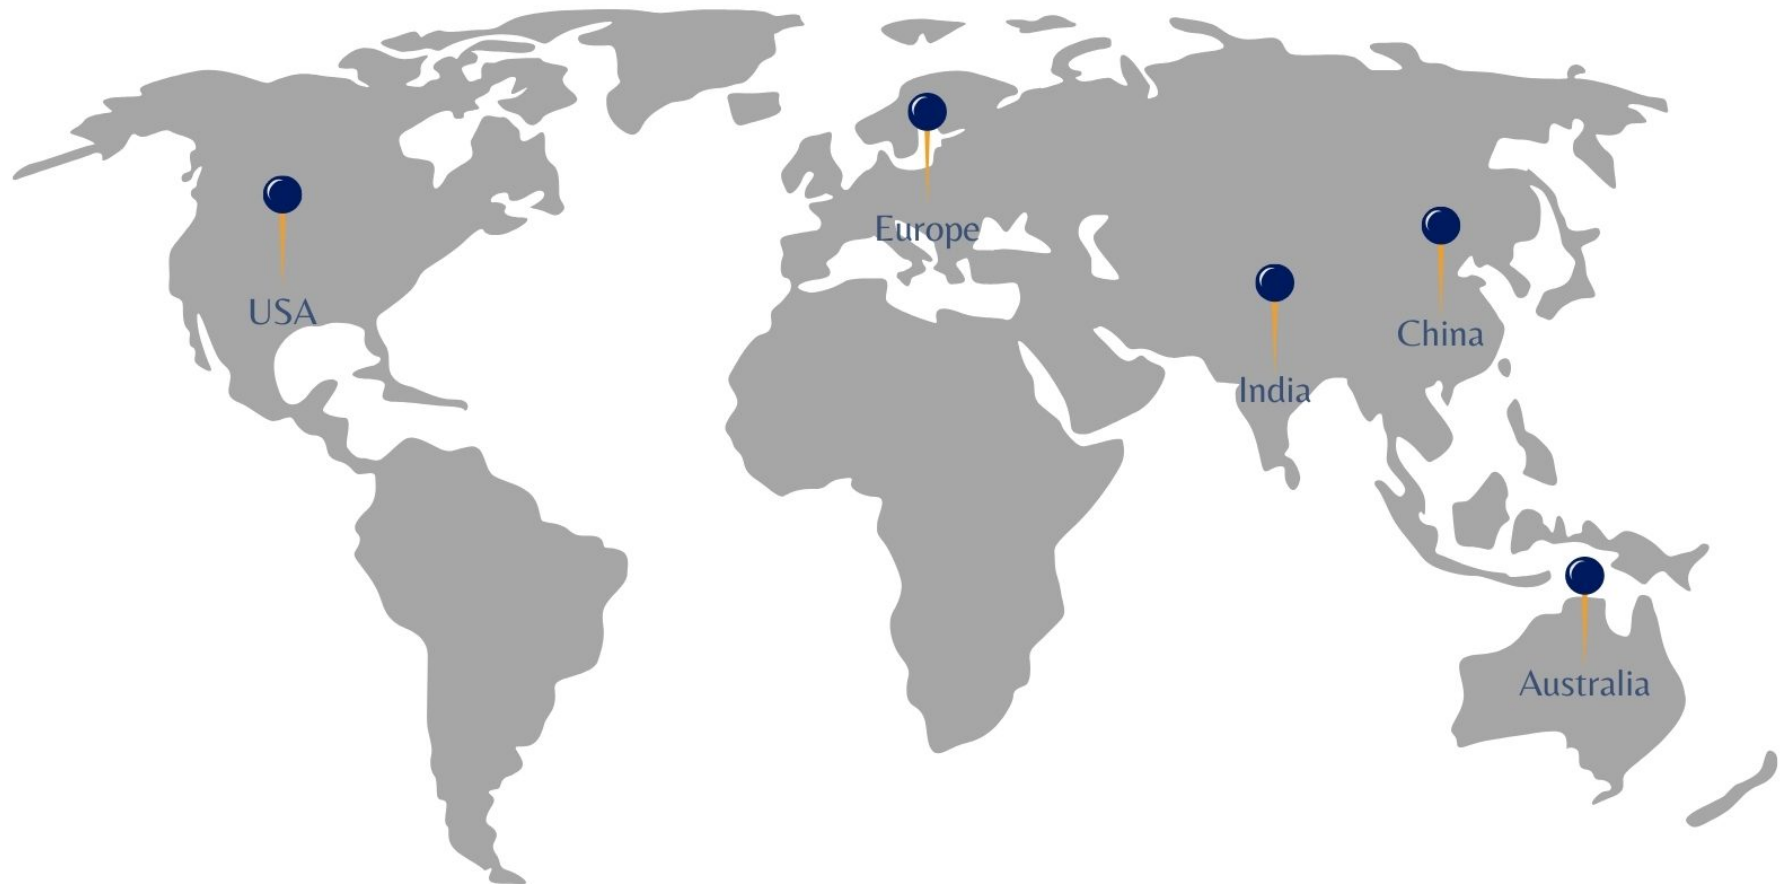

Partner Network